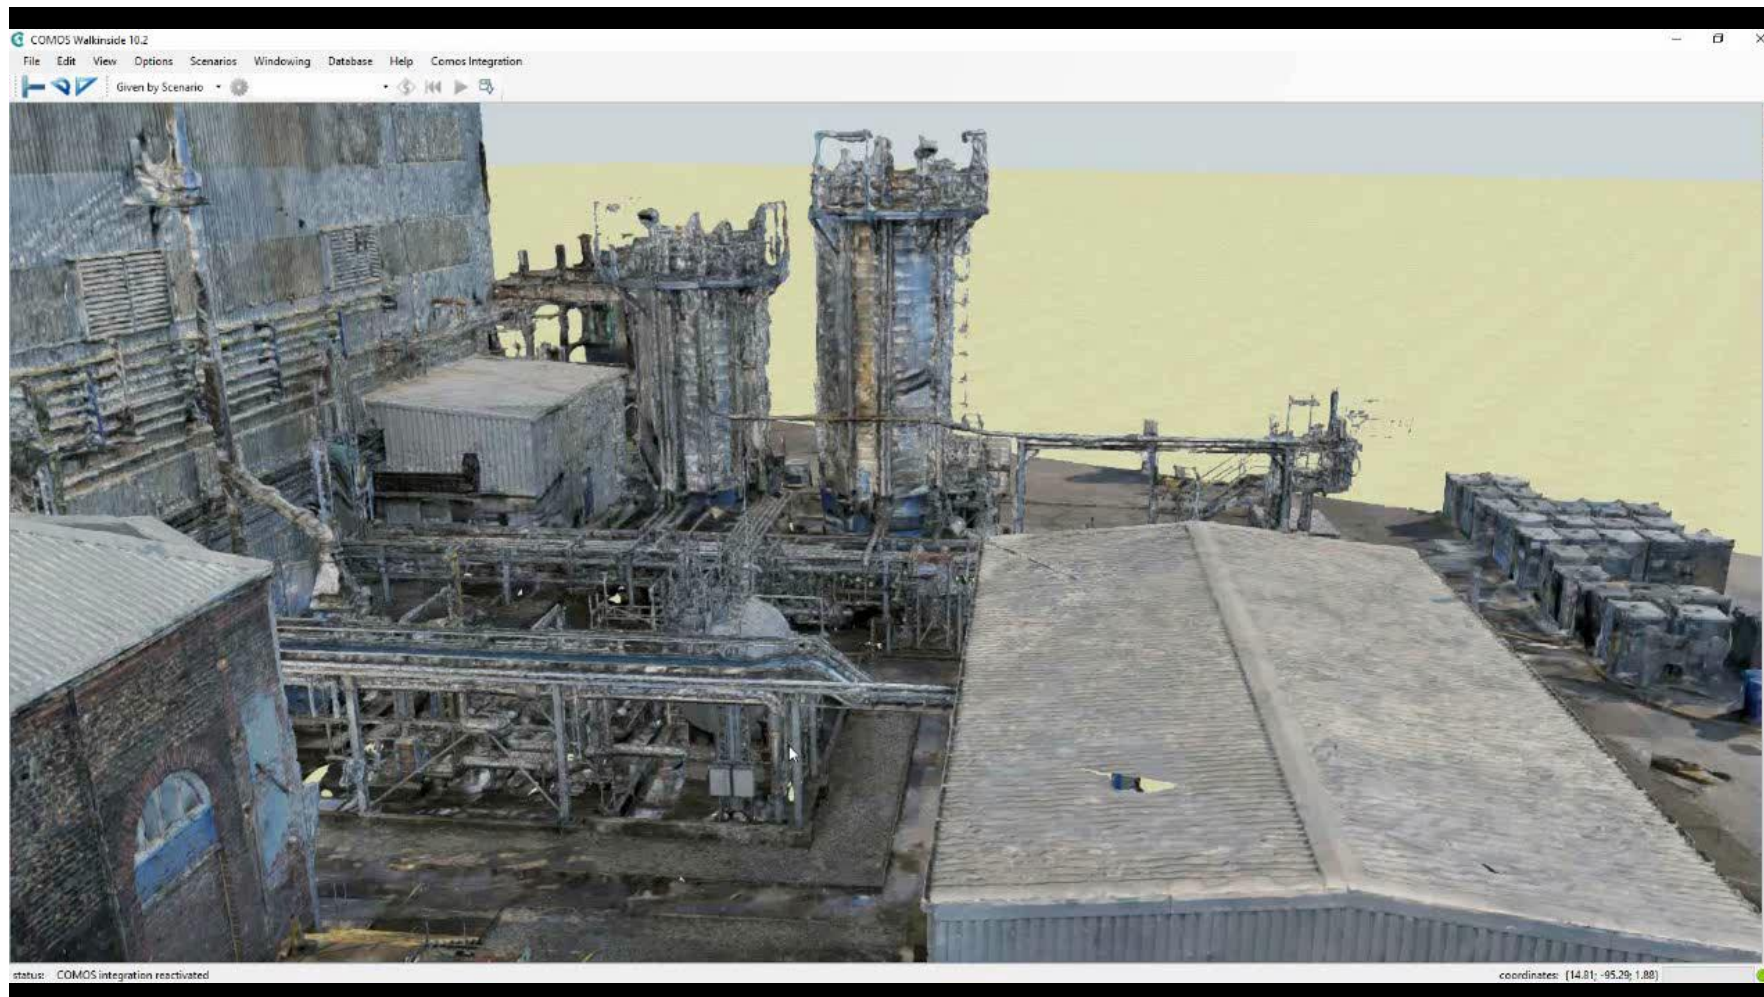

Gêmeo Digital

Treine os seus
operadores no
mundo virtual

COMOS Walkinside